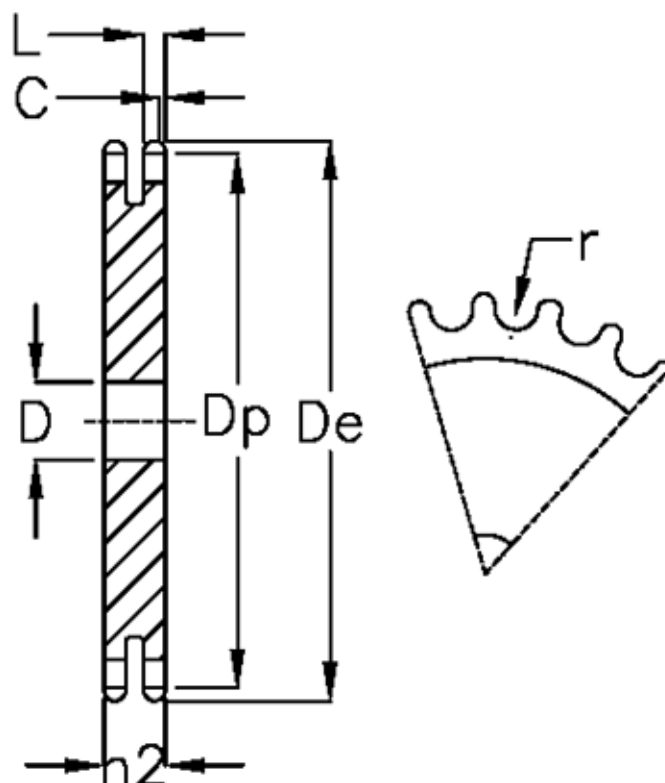

Article number: 616022010055

Description: Plate wheel 24 B-2 Z=55 duplex

Measures

C	= 4
D	= 40
De	= 682.3
Dp	= 667.4
For chain size	= 1 1/2 x 1
For chain type	= 24 B-2
h2	= 72
L	= 23.6

Number of teeth	= 55
r	= 25.4